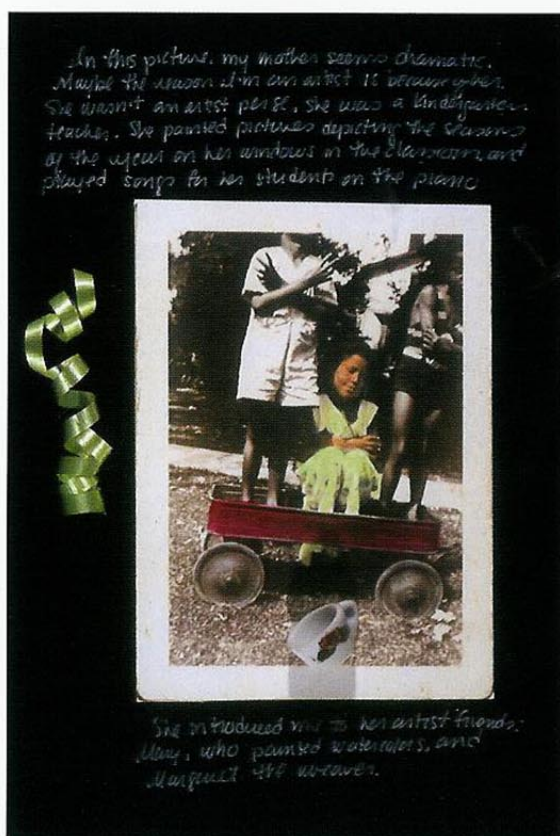

Bill Nelson, *Bonefied Armchair*

70. Adrienne Outlaw  
Nashville, TN  
*Force*  
Cotton covered pillow, treble  
hooks  
5 1/2" x 14" x 14 1/2"

71. Missy G. Patrick  
Mobile, AL  
*Going Home*  
Watercolor on paper  
22" x 30"

72. Julia S. Peerson  
Birmingham, AL  
*Dusty Apple Candy Pink*  
Steel  
69" x 18" x 14"

73. Wendy E. Phillips  
Atlanta, GA  
*Small Town Theater*  
Transparency mounted on a light box  
8-1/2" x 11"

76. Robert O. Rainey  
Petersburg, VA  
*Self Portrait – Moral Marriage Family*  
Giclée print on canvas  
22" x 39" x 5mm

Wendy E. Phillips, *Small Town Theater*